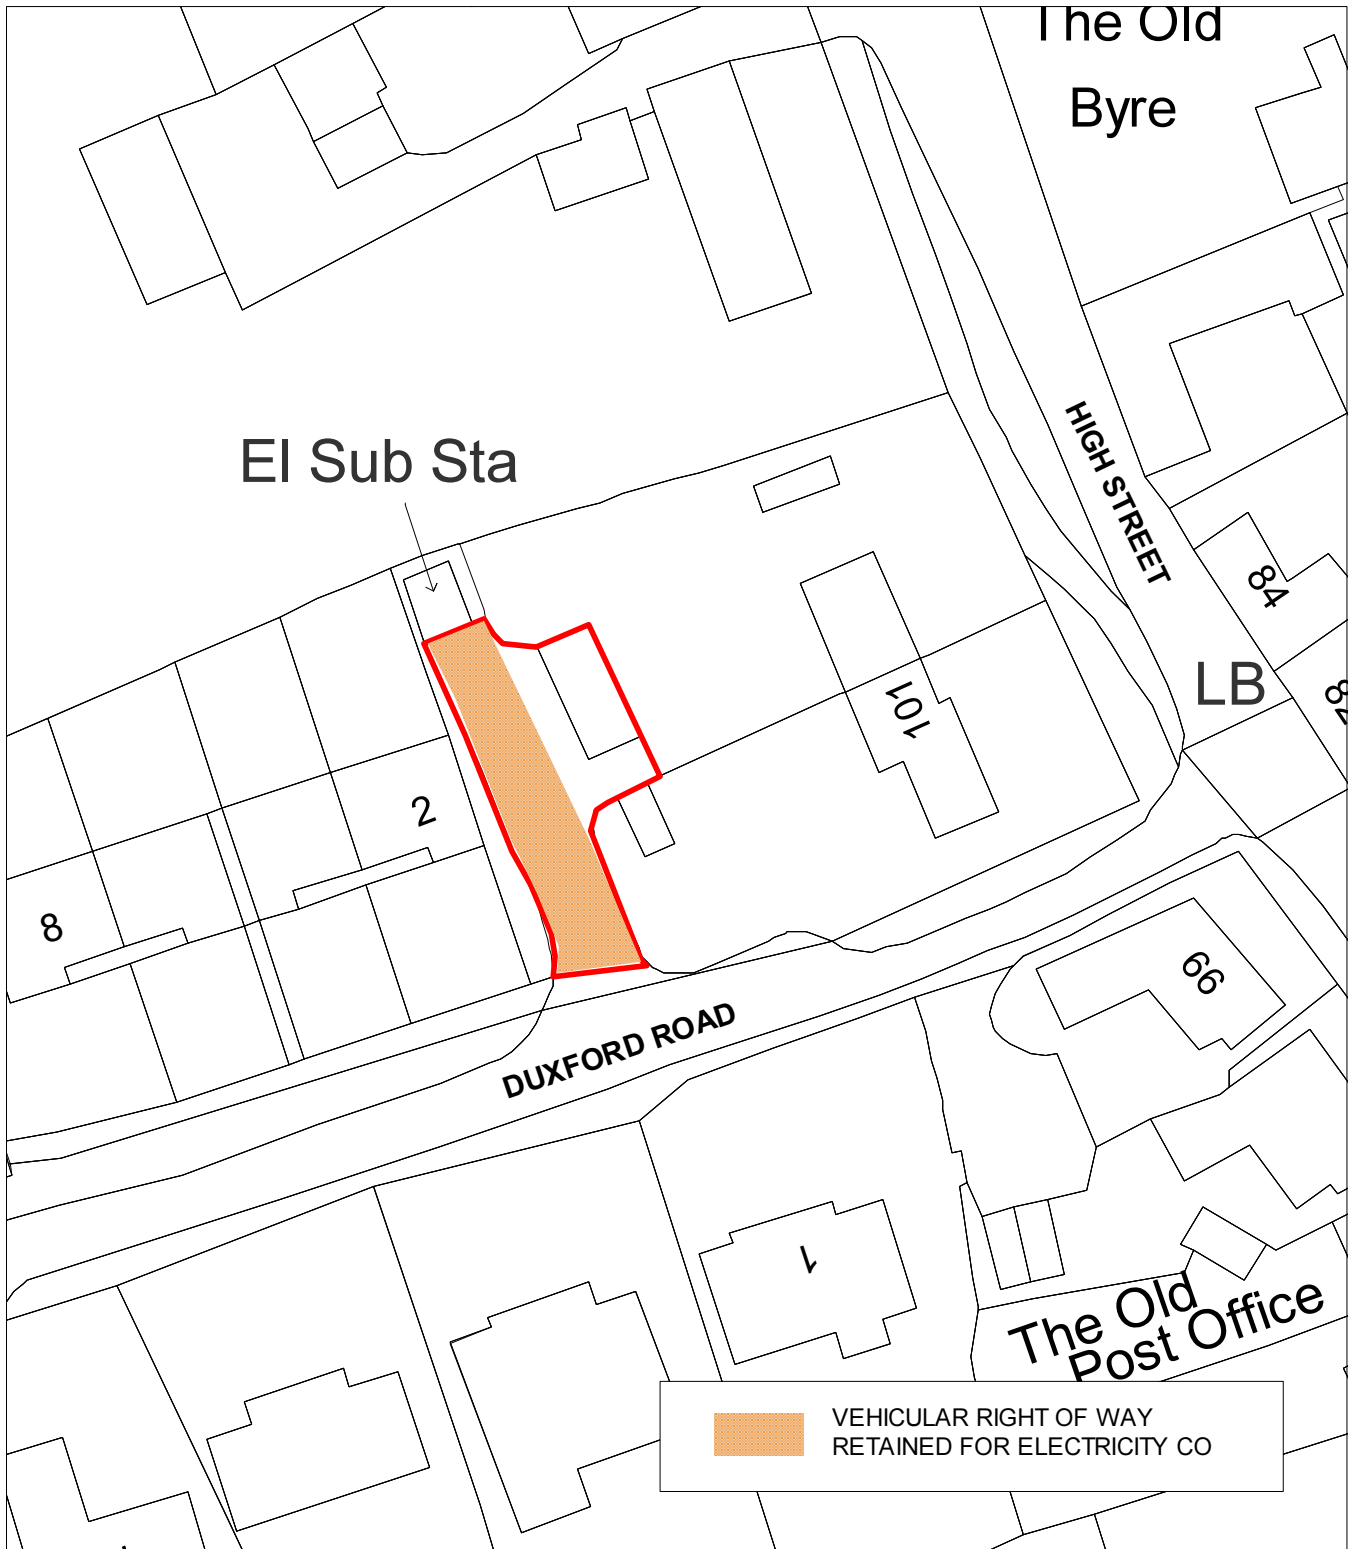

# GARAGE SITE, DUXFORD ROAD, HINXTON

BASED ON THE ORDNANCE SURVEY MAPPING WITH THE PERMISSION OF THE CONTROLLER OF HER MAJESTY'S STATIONERY OFFICE ©CROWN COPYRIGHT. UNAUTHORISED REPRODUCTION INFRINGES CROWN COPYRIGHT AND MAY LEAD TO PROSECUTION OR CIVIL PROCEEDINGS.

SOUTH CAMBRIDGESHIRE DISTRICT COUNCIL LICENCE NO 100022500 2011

Scale 1:500